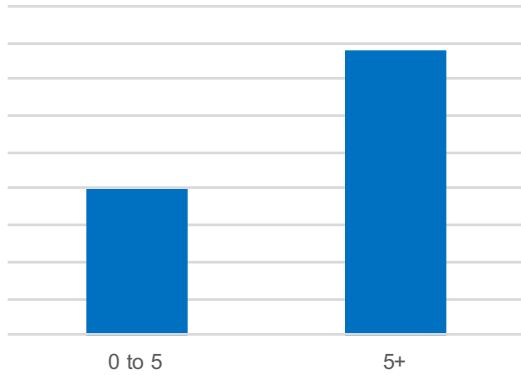

(discontinued 2011)

Consumer Technology

TASER M26

1999

TASER X26

Consumer Technology

2003

X26E risk of failure is ~2x greater for weapons older than 5 years